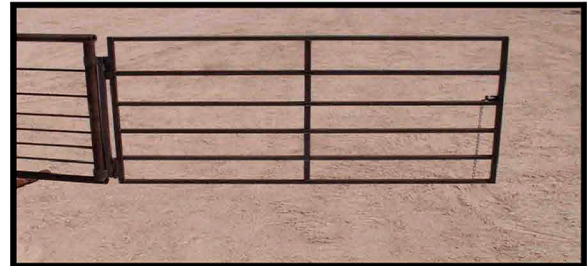

**"High Quality
Products Made
to Last!"**

**"Serving Cattle
Producers
Since 2002"**

24' & 30' Free Standing Panels - 5' 8" High

24' All Pipe Free Standing Panel

25' Free Standing Wind Break Panels, 7'6" High

Swing Gates
Approx weight is 12.2lbs/foot

Custom Orders Welcome! Quantity Discounts Available!

Sorting Gate

24' & 30' Adjustable Single Working Alley

Feed Through Panels

**Free Standing Combo
Wind Break & Calf Shelter**

7' Bale Feeder - 5' High
(other sizes available)

10', 20', & 30' V-Bottom Feed Bunk

10', 20' & 30' Bottomless Feed Bunk

701-485-3511 www.DoubleJMfg.com