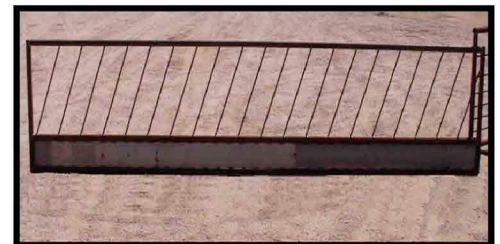

**"High Quality
Products Made
to Last!"**

**"Serving Cattle
Producers
Since 2002"**

24' & 30' Free Standing Panels - 5' 8" High

24' All Pipe Free Standing Panel

25' Free Standing Wind Break Panels, 7'6" High

Swing Gates
Approx weight is 12.2lbs/foot

Custom Orders Welcome! Quantity Discounts Available!

Sorting Gate

24' & 30' Adjustable Single Working Alley

Feed Through Panels

**Free Standing Combo
Wind Break & Calf Shelter**