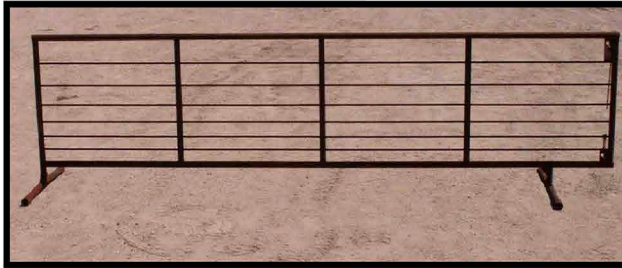

**"High Quality
Products Made
to Last!"**

**"Serving Cattle
Producers
Since 2002"**

24' & 30' Free Standing Panels - 5' 8" High

24' All Pipe Free Standing Panel

25' Free Standing Wind Break Panels, 7'6" High

Swing Gates
Approx weight is 12.2lbs/foot

Custom Orders Welcome! Quantity Discounts Available!

Sorting Gate

24' & 30' Adjustable Single Working Alley

Feed Through Panels

**Free Standing Combo
Wind Break & Calf Shelter**

7' Bale Feeder - 5' High
(other sizes available)

10', 20', & 30' V-Bottom Feed Bunk

10', 20' & 30' Bottomless Feed Bunk

701-485-3511 www.DoubleJMfg.com